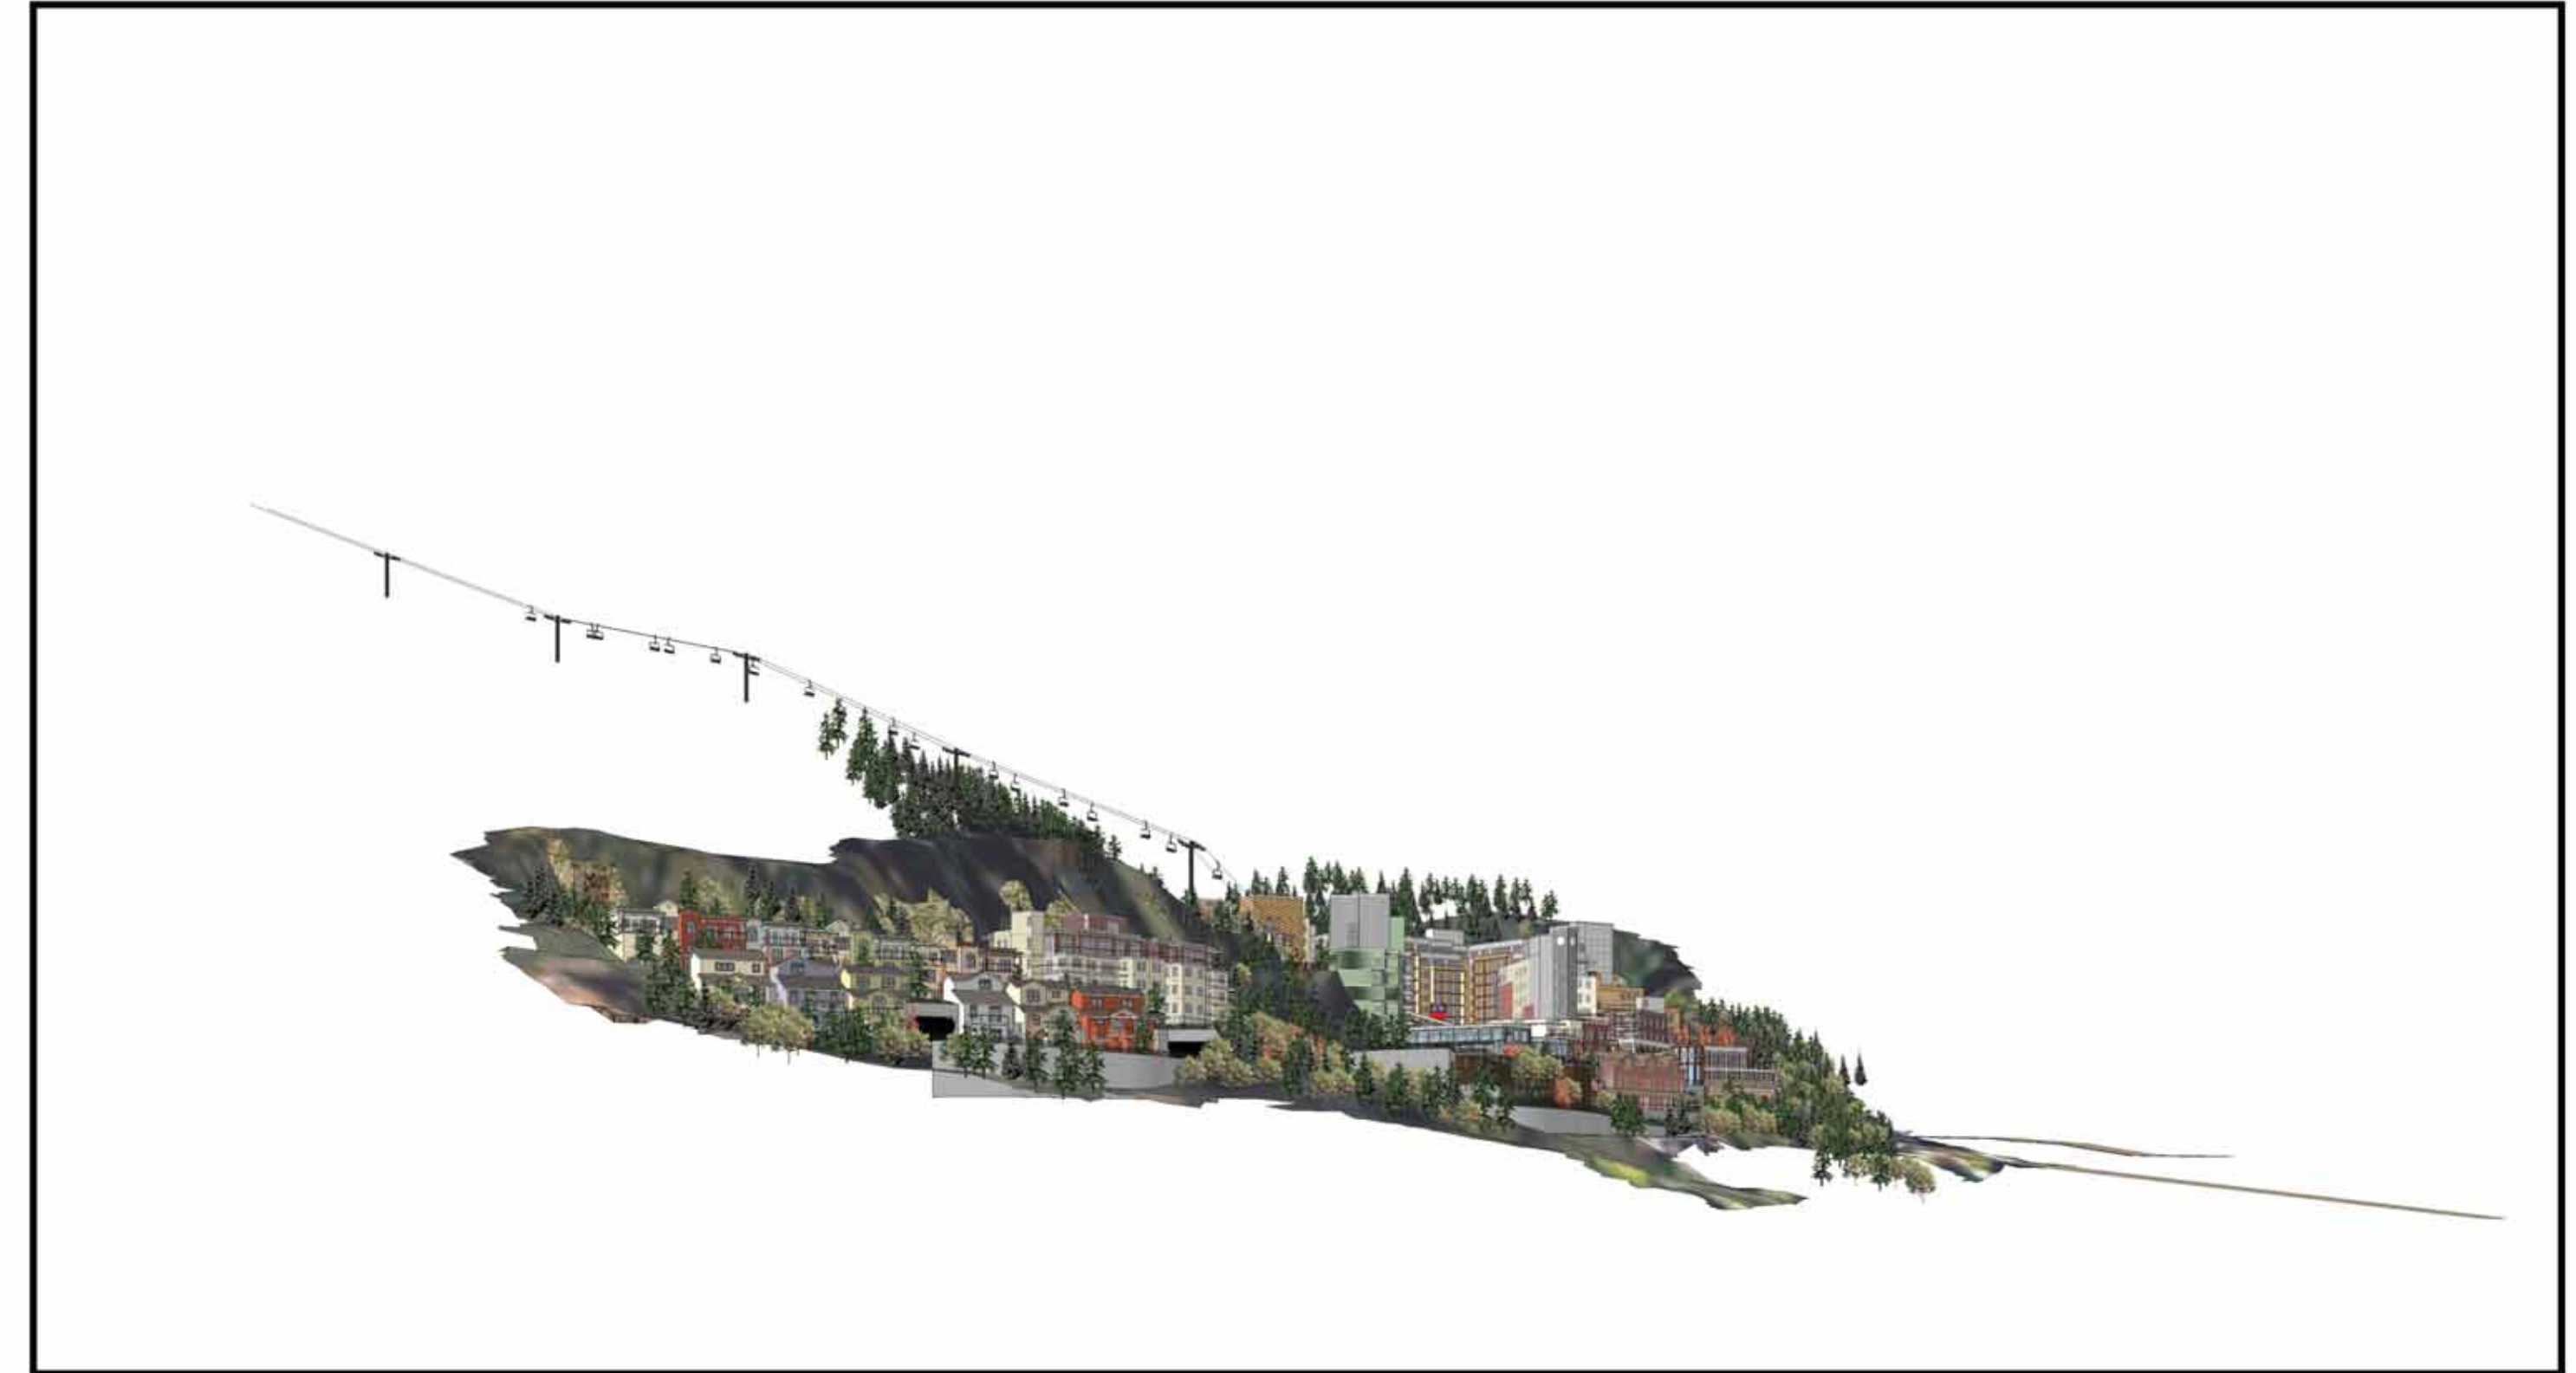

View from the Roundabout