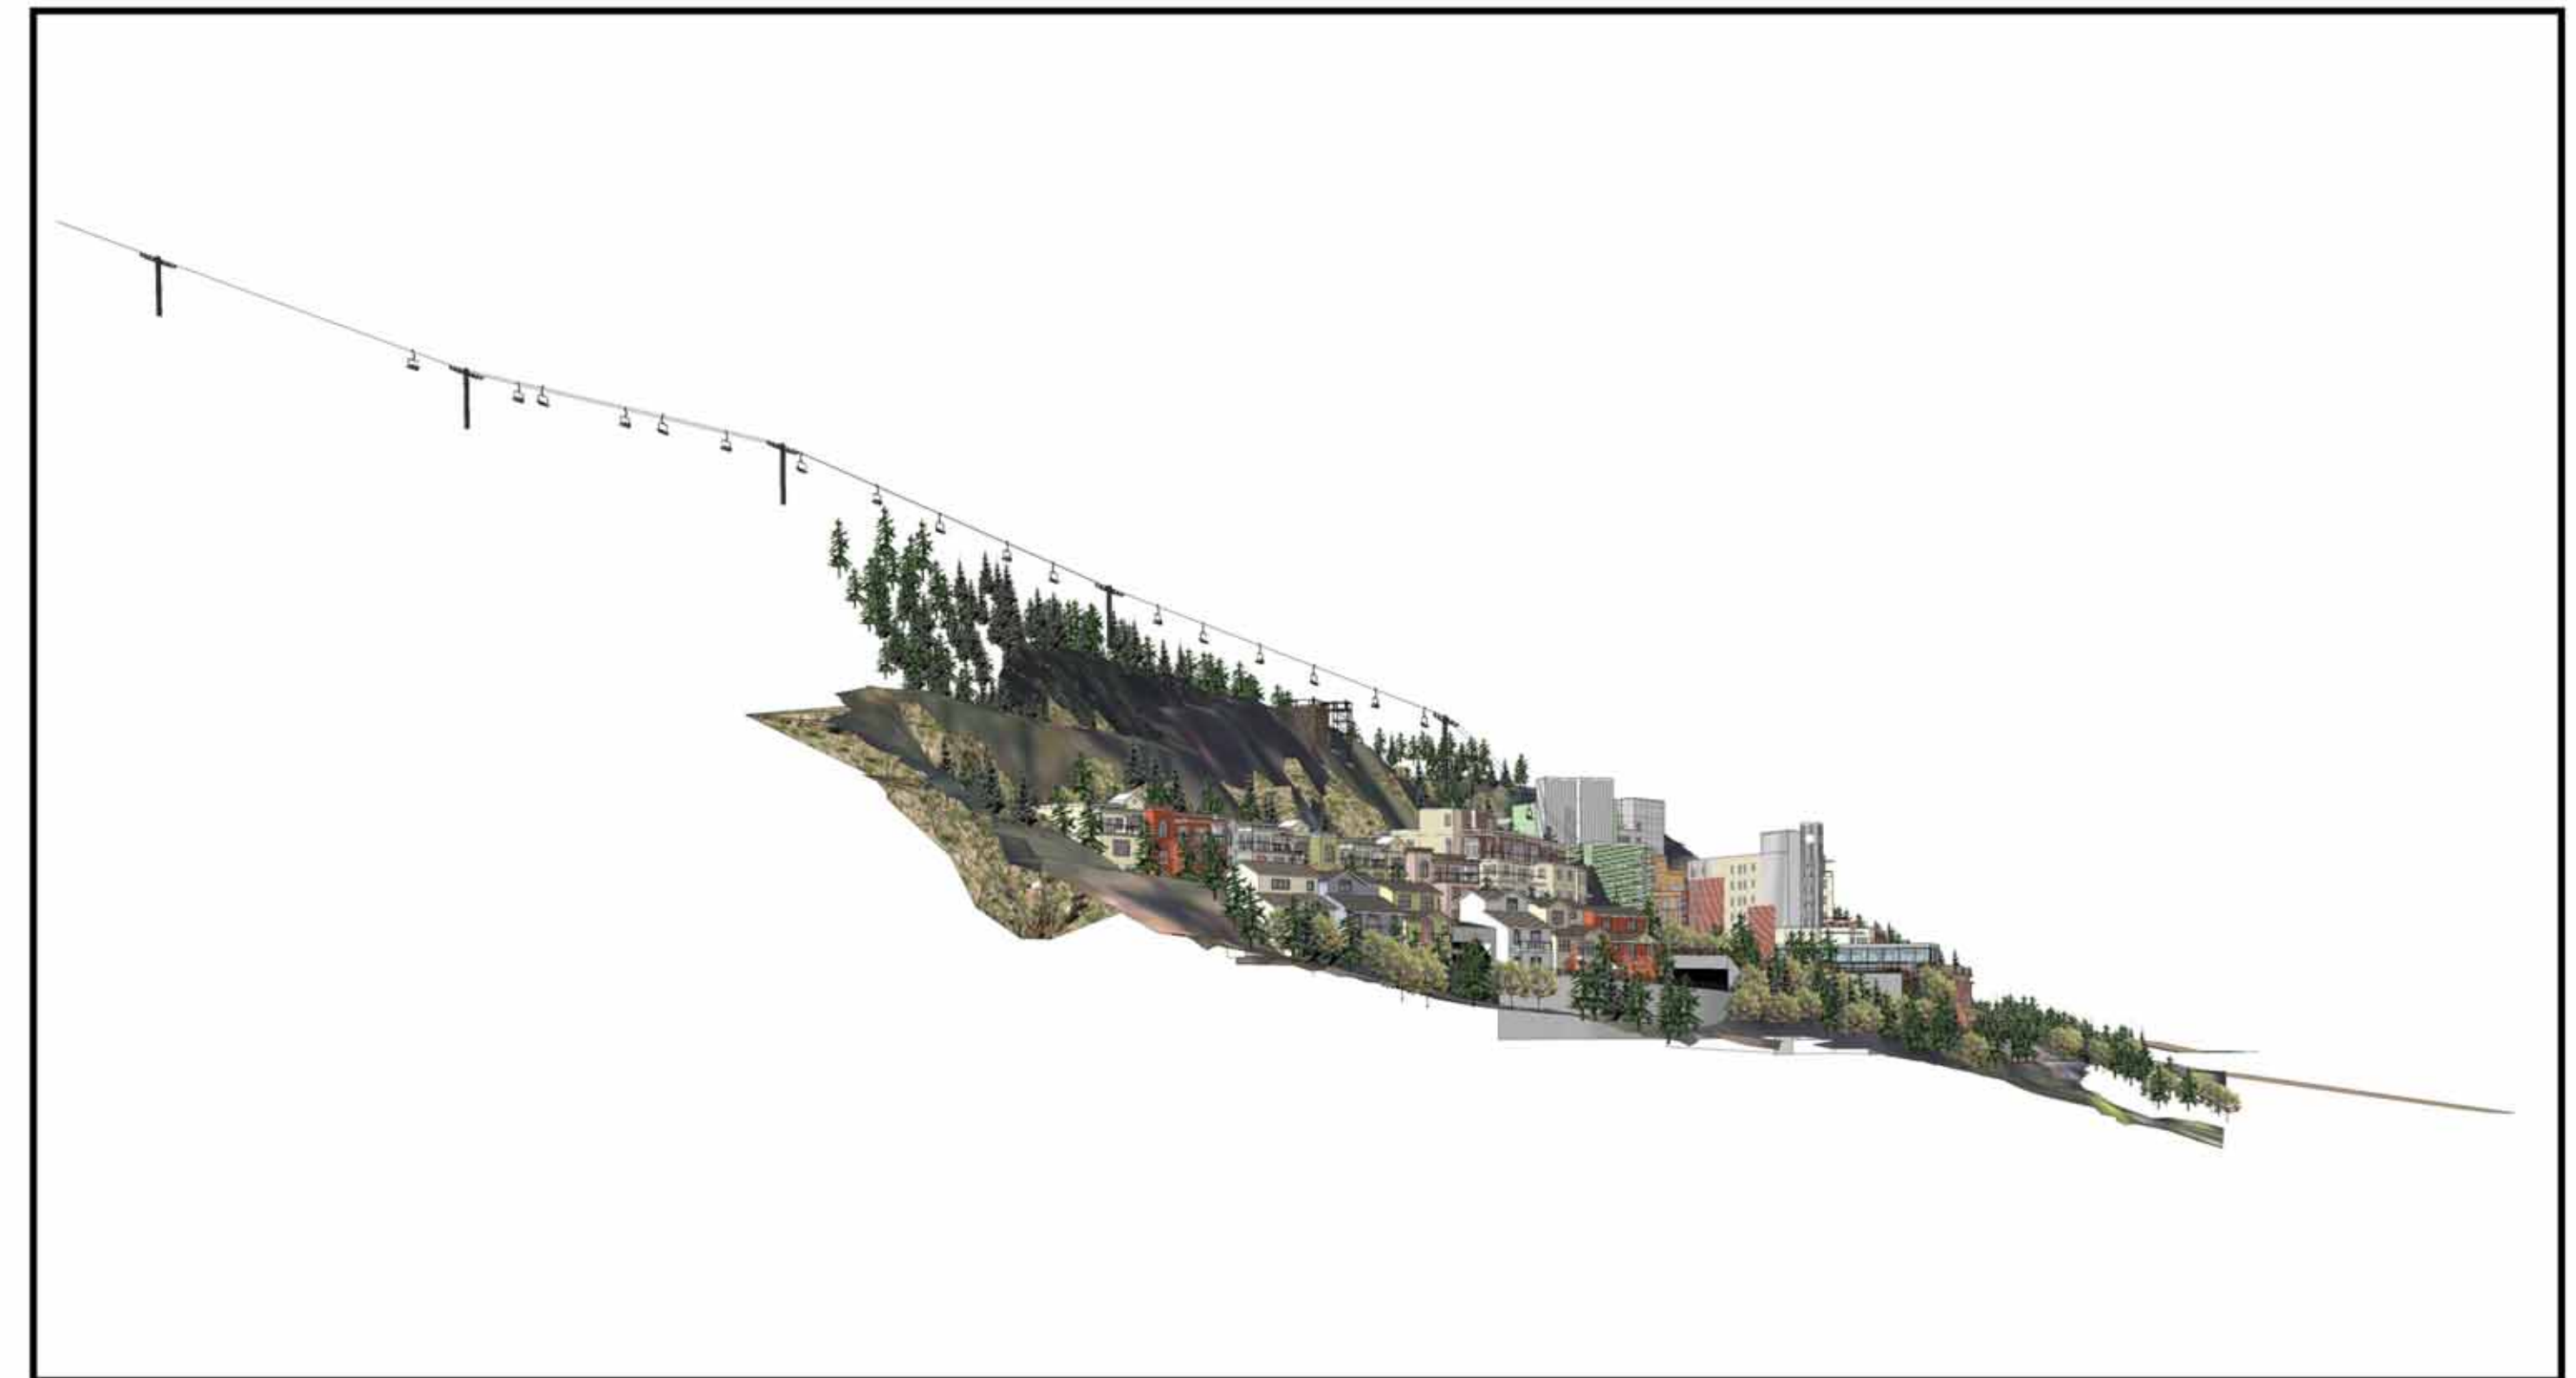

View from the Marsac Building

REVISIONS:

219 Stonington Highway
Mill Valley, CA 94041
Ph: 415-381-5800
Fax: 415-381-6801
www.integratedds.com

MPE
INCORPORATED

Selected Views of 3D Model - 2
Developed by
MPE, INC., PO Box 2429, Park City, UT 84060
eMail: info@treasureparkcity.com

SHEET NUMBER

V-20

6/12/2008