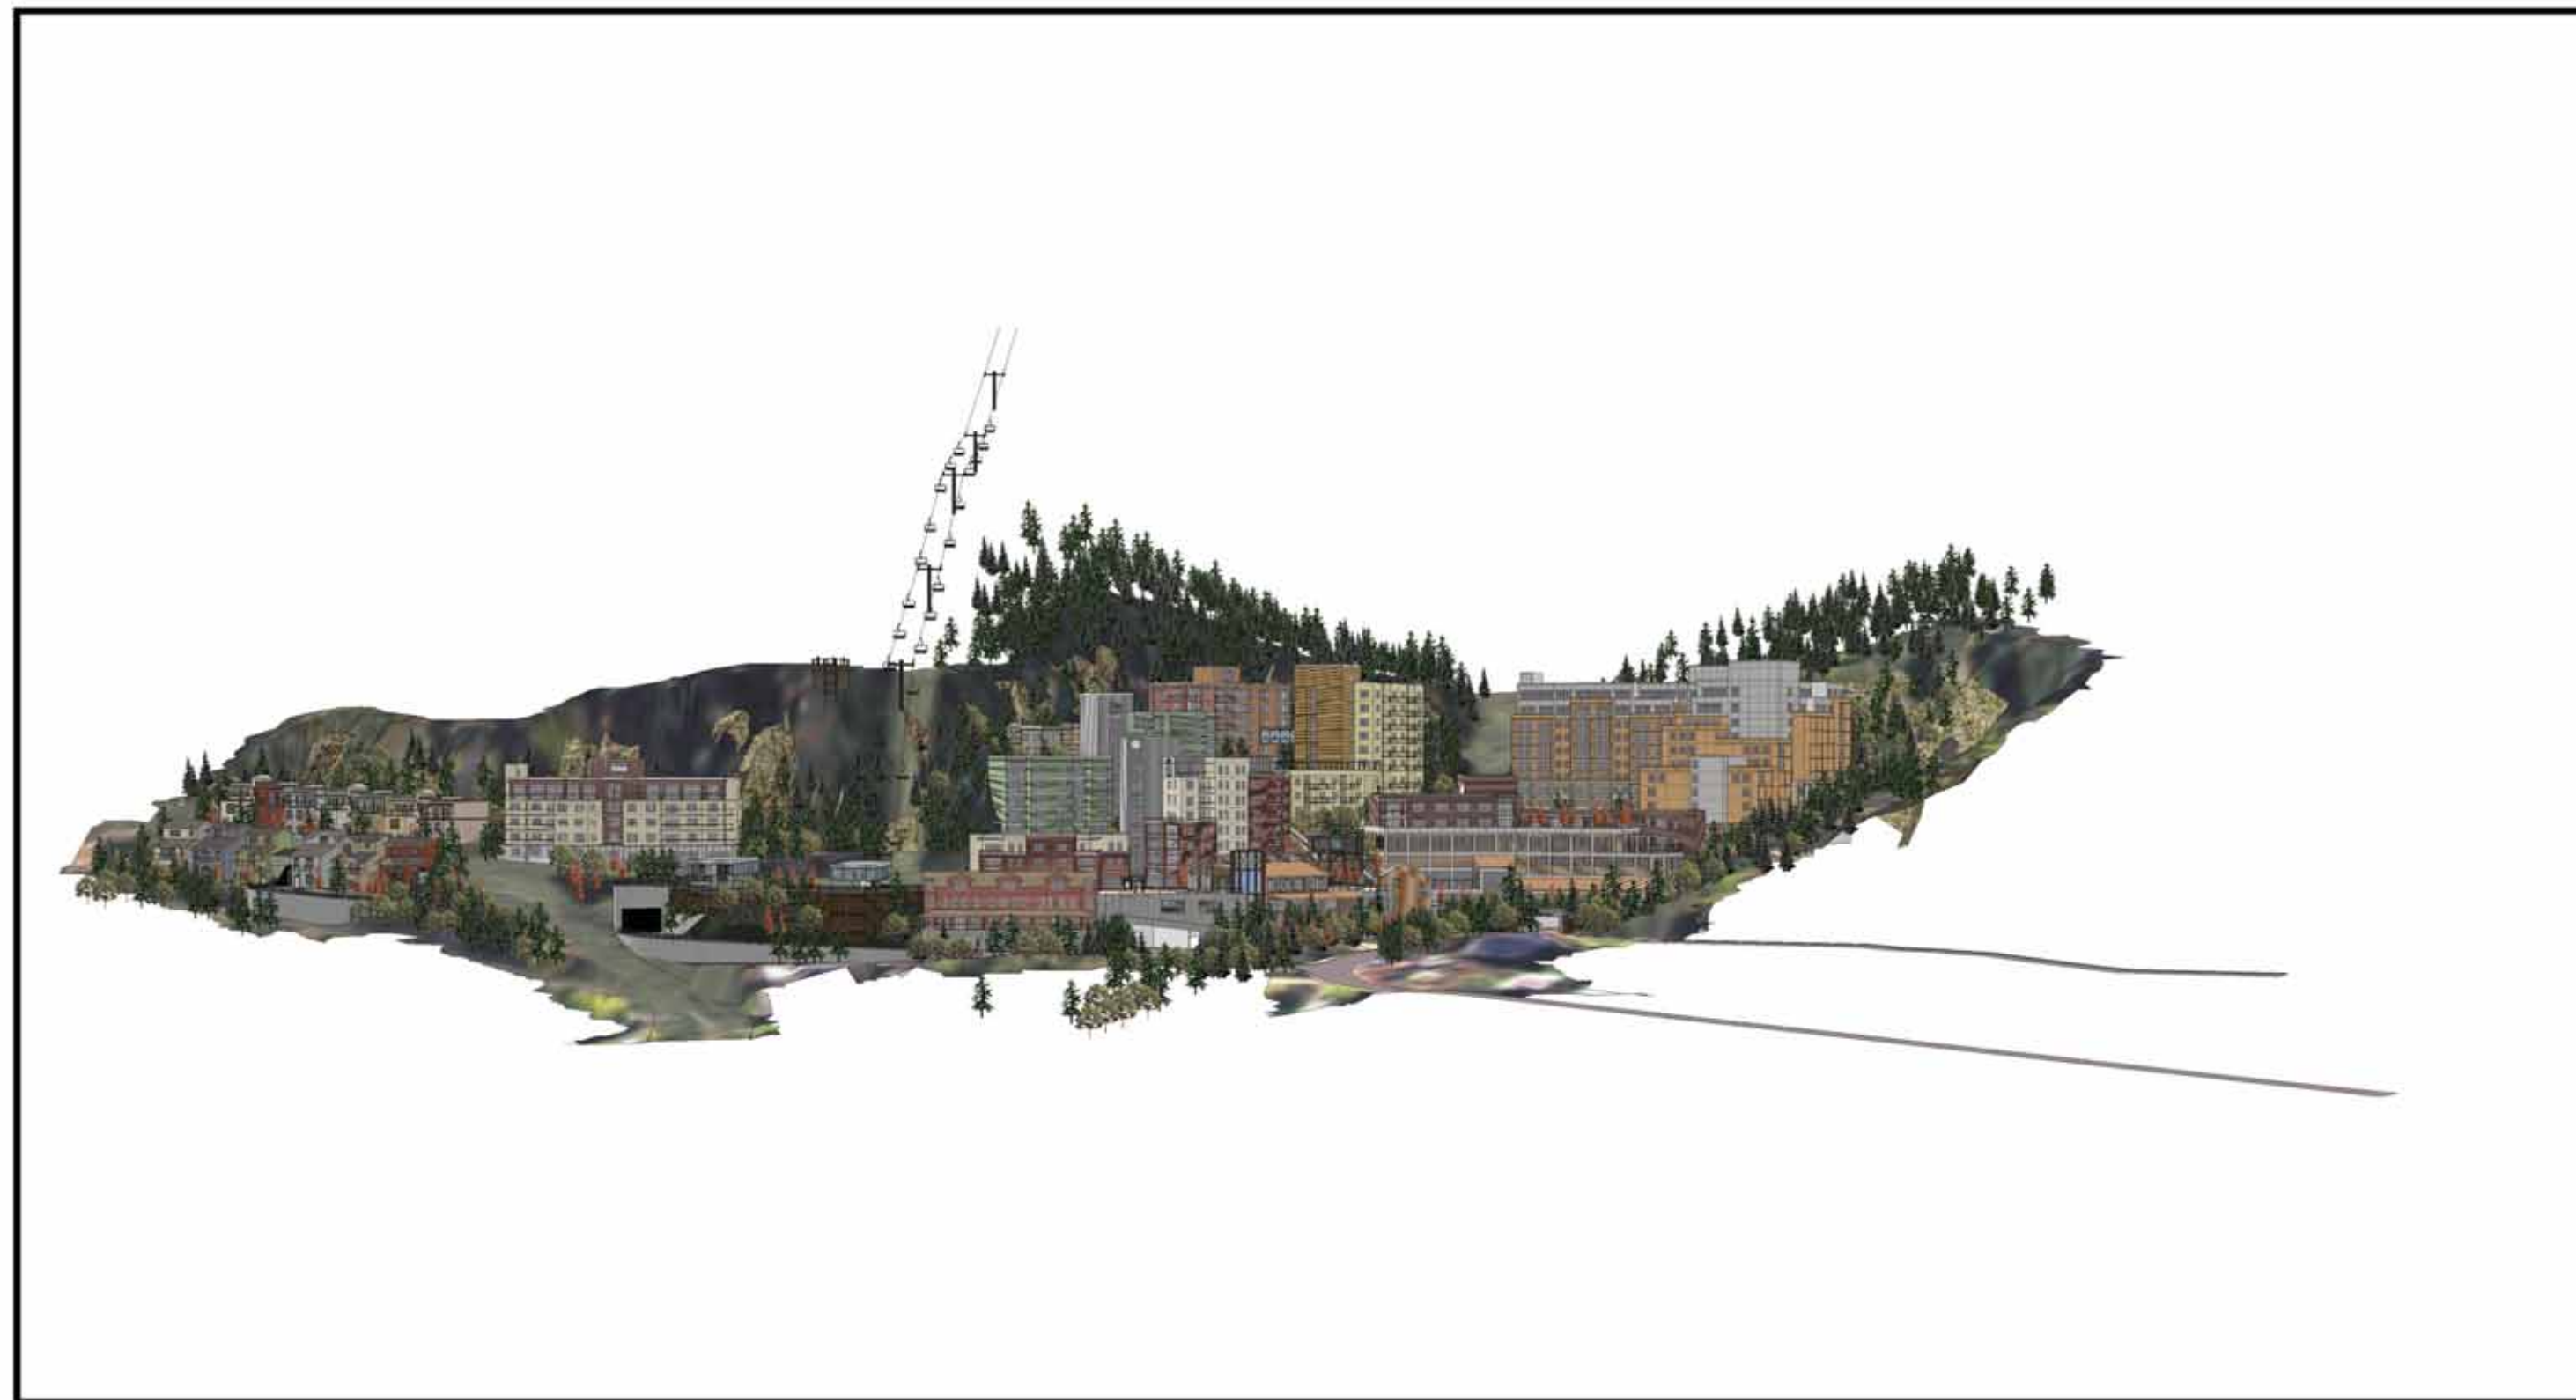

View from The Aerie