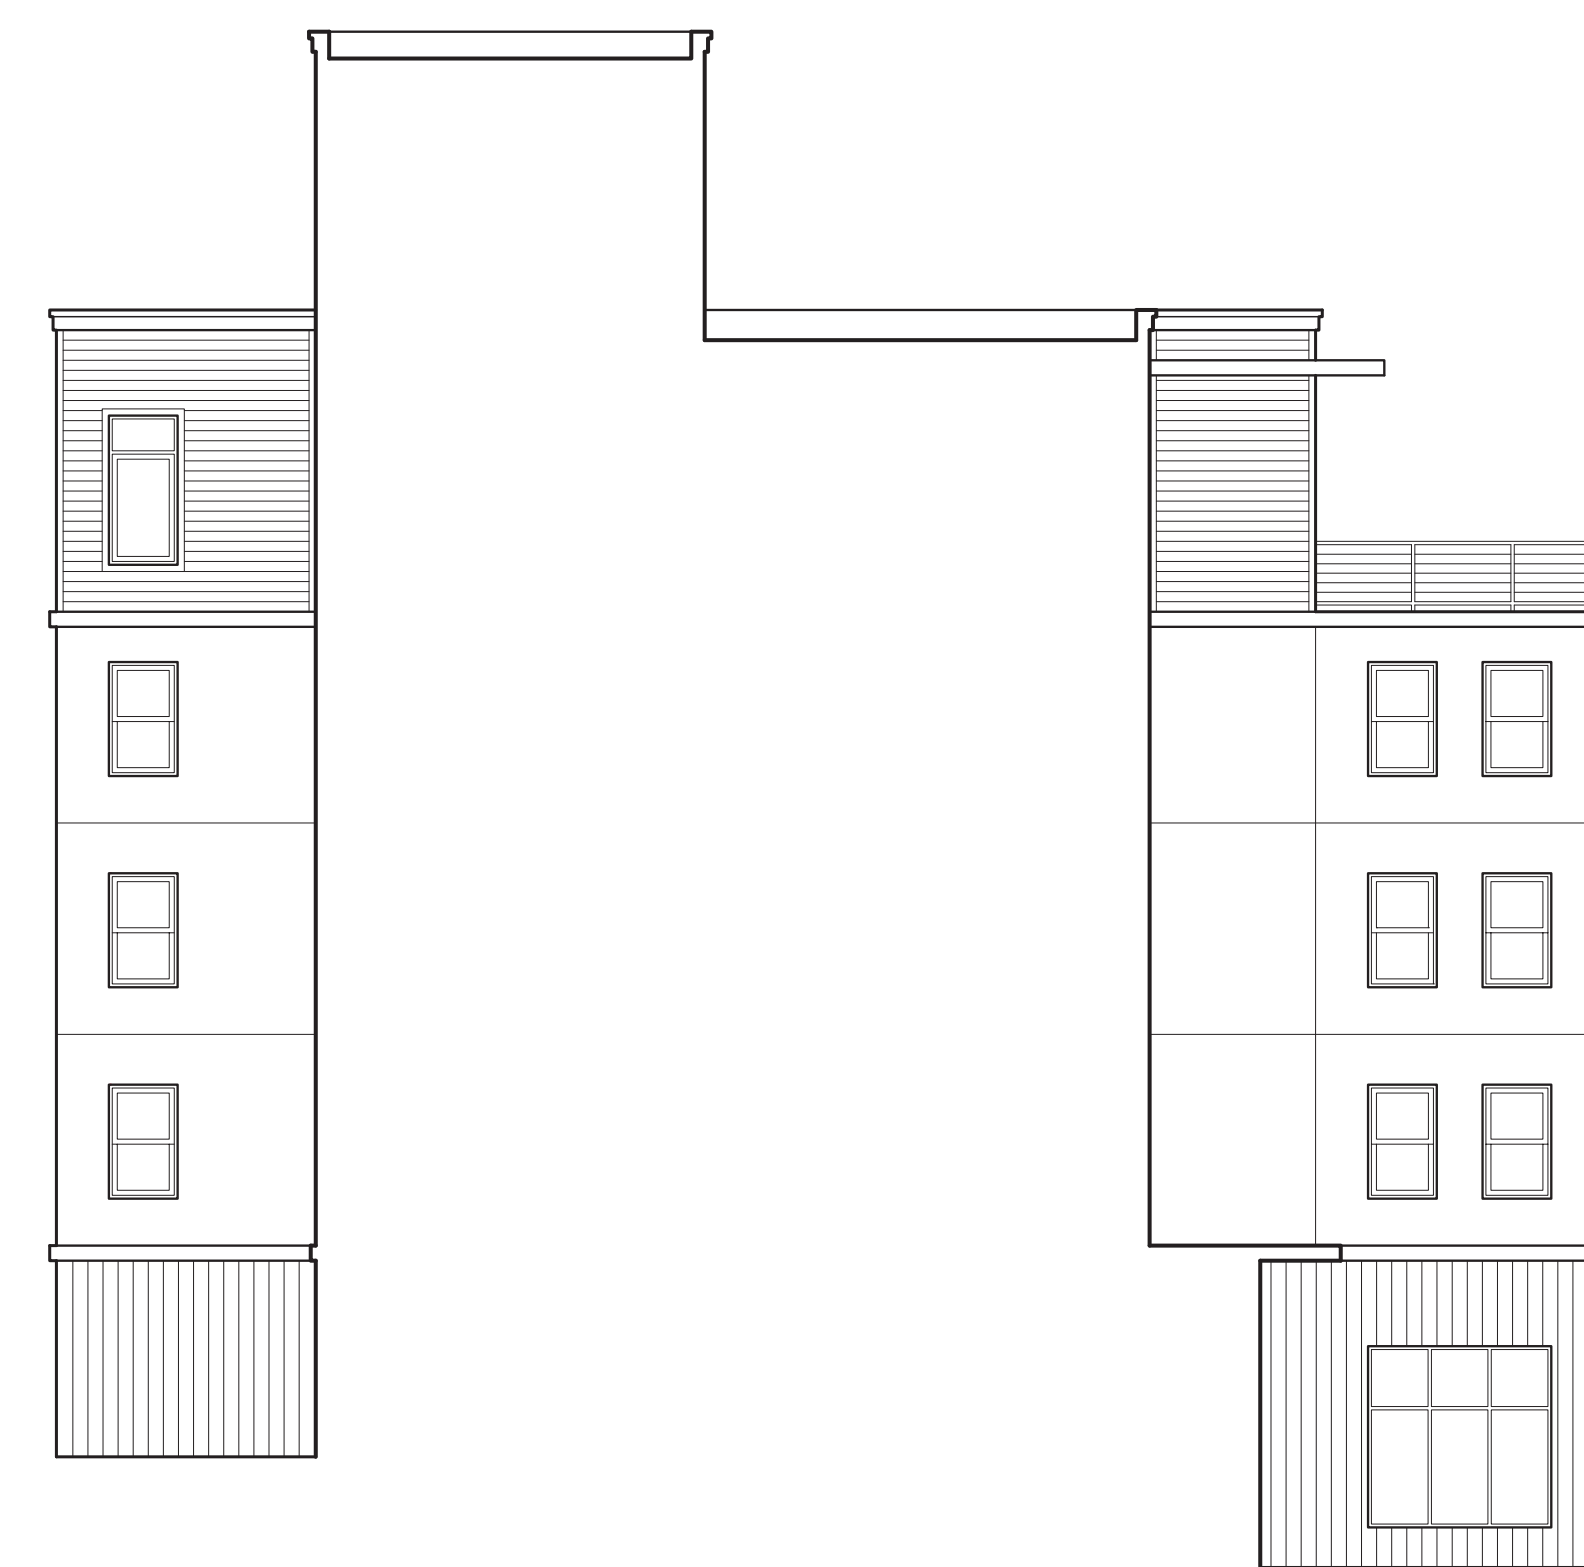

NORTHEAST ELEVATION - SOUTH WING

NORTHEAST ELEVATION - NORTH WING

NORTHWEST ELEVATION

SOUTHEAST ELEVATION

NORTHWEST ELEVATION @ ENTRY

SOUTHEAST ELEVATION @ ENTRY

ELDRIDGE & NICHOLSON
ARCHITECTS
270 SOUTH
SUITE 300
SALT LAKE CITY, UTAH 84101
(801) 363-4667

MPE
INCORPORATED

Building 1B Exterior Elevations

Developed by
MPE, INC., PO Box 2429, Park City, UT 84060
eMail: info@treasureparkcity.com

SHEET NUMBER

E.1B.1

6/12/2008